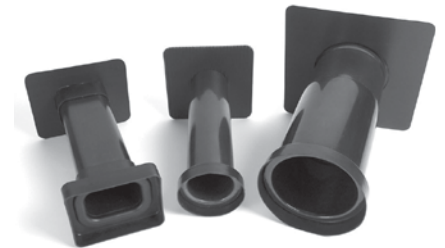

ITEM #	MODEL	DESCRIPTION	SIZE (")	PCS/BOX	PRICE/EA
683401	14620	Standard	24 × 6	50	\$5.75
683402	14630	Standard	30 × 6 (1) or 14 × 6 (2)	50	6.00

THERMO-SNAP-GRILLES

Sturdy precision-molded white ABS grilles designed for use with standard 1/2" or 5/8" drywall.

- Mates perfectly with 30" × 6" or 14" × 6" Frames
- No tools or screws required – simply snap into place
- Just depress tabs for easy removal and cleaning
- Paint to match any decor
- No rusting, no chipped metal to touch up

ITEM #	MODEL	SIZE (")	PCS/BOX	PRICE/EA
683405	15146	15-7/8 × 7-7/8	40	\$15.00

THERMO-THIMBLES

- Creates a permanent, air-tight seal through walls
- Temporary plug keeps out air, insects and other pests
- For new construction or retrofit
- No ugly holes to patch
- Flange pre-marked for nails or screws
- Unit offers custom, professional look
- No snagged line sets