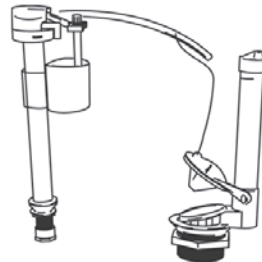

1.28 gpf Closet Tank

PF6112WH

PF6112WH
 Shown with **PF1500WH**
 round front bowl

Available Tank Lids

- PF6112LIDWH TANK LID F/ PF6112 WHIT
- PF6110LIDWH TANK LID F/ PF6110 WHIT
- PF6114LIDWH TANK LID F/ PF6114 WHIT

PF9412FLPK - Fill Valve Assembly

PF9412FVPK - Flush Valve Assembly

PF9412FRPK- 3" Replacement Flapper

Trip Lever Assembly

PF5112TLCPPK - Chrome
 PF5112TLWHPK - White

- Shank Washer
- A61061
- PF9412TGP - Brass Bolt Set
- PF9412TGP - Rubber Washer

- Clamp Nut
- Hat washer
- Coupling Nut
- Flange Nut
- PF9412TGP - Tank Rubber Gasket

- Washer
- Brass Hex Nut

Bolt Cap, White

Warranty and Codes

This product comes complete with installation, operating, care and maintenance instructions. All PROFLO fixtures carry a 1- year limited warranty. This product meets ANSI: A112.18.1M.