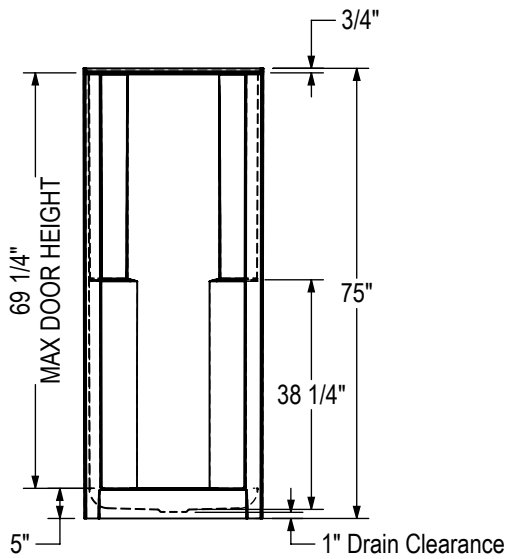

MAAX SUBMITTAL SPECIFICATIONS

Biarritz 40

MODEL NUMBER 100959

TECHNICAL DRAWINGS

REINFORCEMENT BACKING