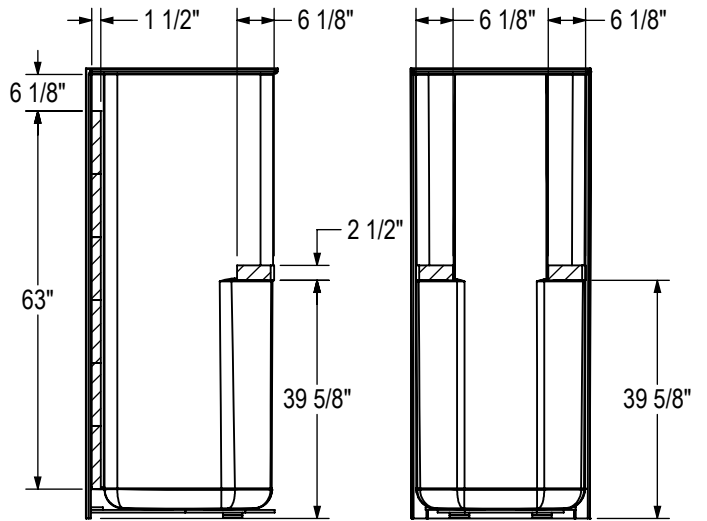

MAAX SUBMITTAL SPECIFICATIONS

Biarritz 40

MODEL NUMBER 100959

TECHNICAL DRAWINGS

REINFORCEMENT BACKING

All dimensions are approximate. Structure measurements must be verified against the unit to ensure proper fit.