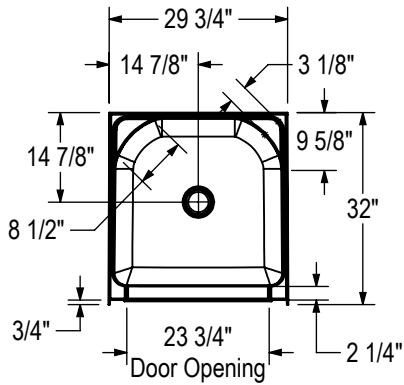

MAAX SUBMITTAL SPECIFICATIONS

Biarritz 40

MODEL NUMBER 100959

TECHNICAL DRAWINGS

REINFORCEMENT BACKING