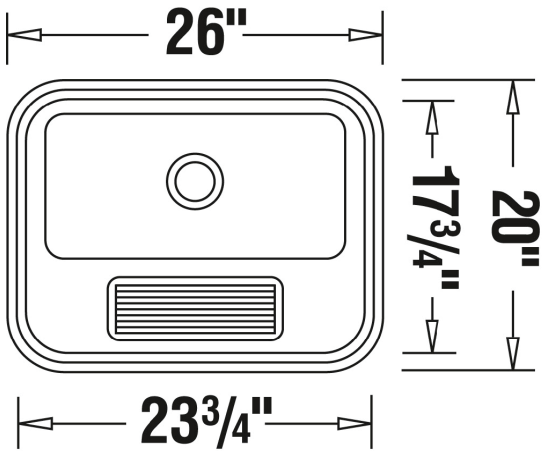

## BLANCO PRACTIKA UTILITY Stainless Steel Topmount Sink

The PRACTIKA laundry tub is an excellent option for any laundry room. It provides a large, extra deep bowl and features a built-in washboard.

Sink shown undermounted with BLANCO DIVA faucet

Model No.	Bowl Depth	
	Main	Secondary
400779	10" (255 mm)	
<b>Material</b>		
18 gauge stainless steel		
18/10 chrome nickel content		
<b>Specifications</b>		
Minimum Cabinet Size: 30" (760 mm)		
Integrated washboard for scrubbing		
3½ inch (90mm) stainless steel strainer included		
Undermountable		
Limited Lifetime Warranty		