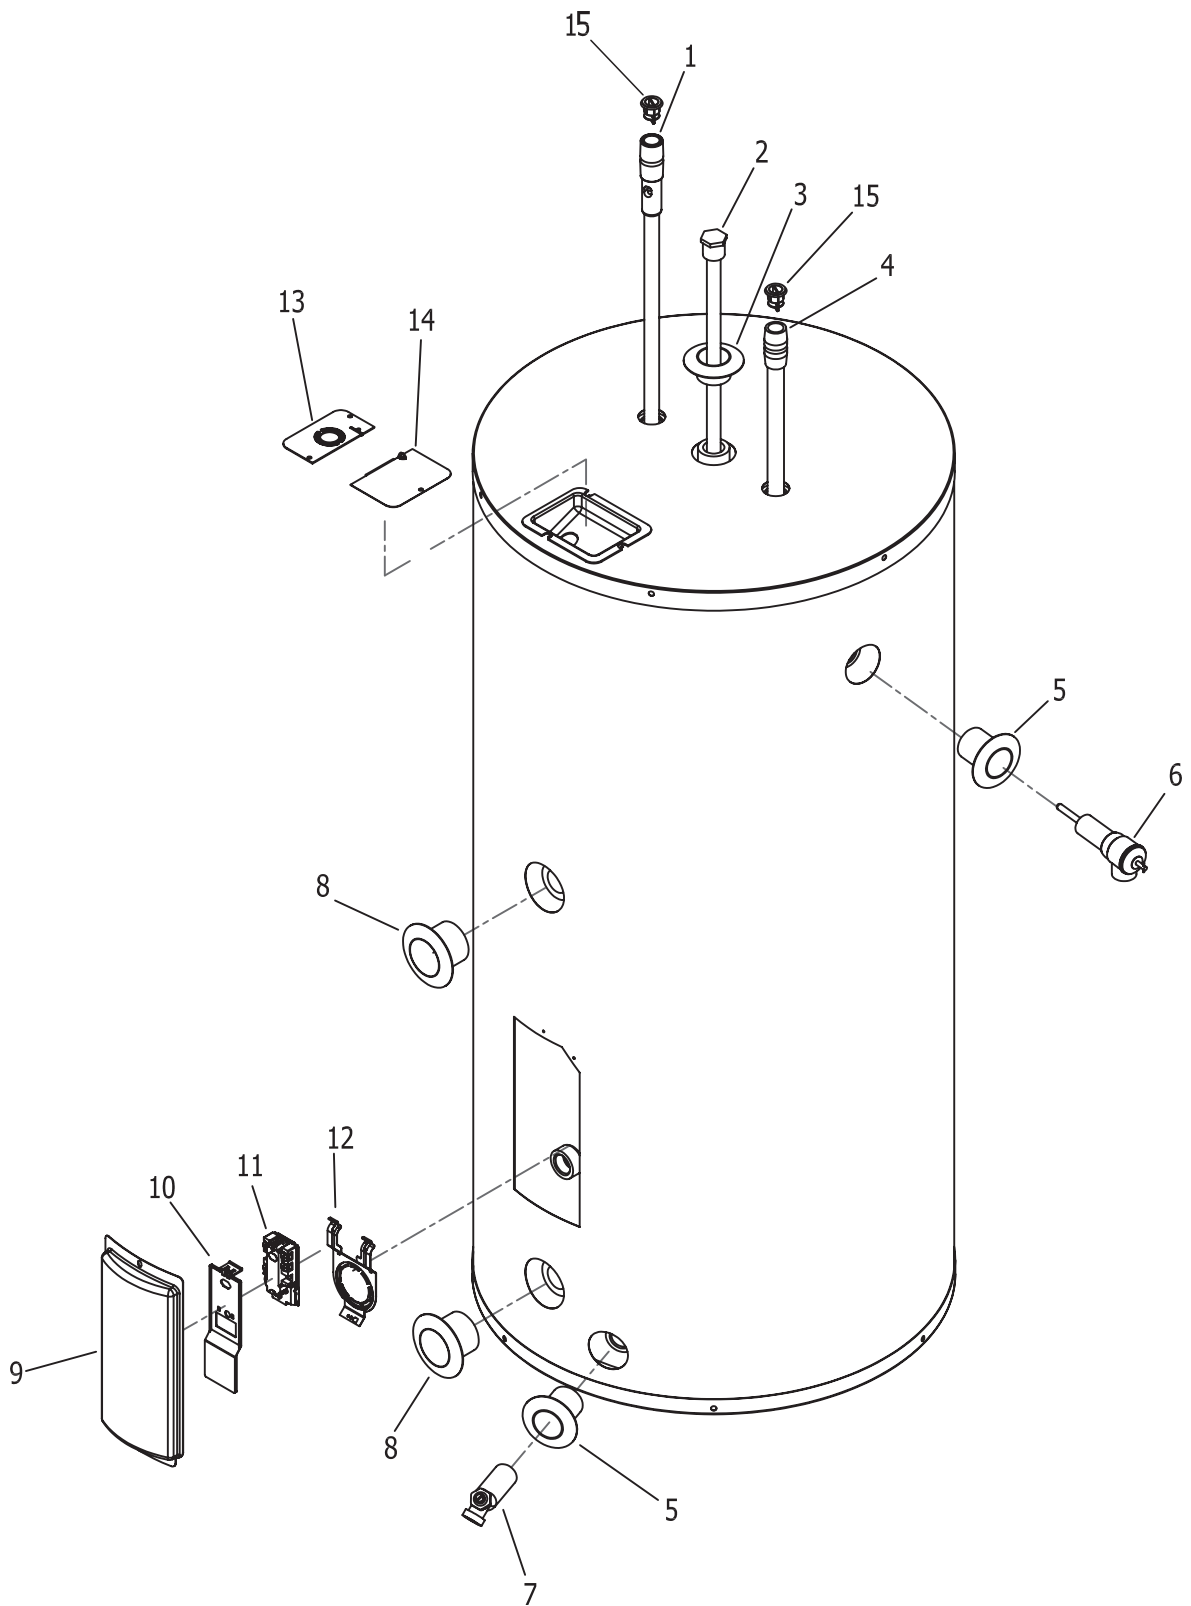

Dimensions and specifications  
subject to change without notice.

As required by the state of California Proposition 65.

Item	Description	Model DW240L	Model DW250L	Model DW265L	Model DW280L
1	Hot Water Outlet/Anode 3/4 NPT (Aluminum) #	224-32999-22	224-32999-10	224-32999-13	224-32999-13
2	Anode (Aluminum) Hex Head #	224-38508-07	224-38508-07	224-38508-07	224-38508-07
	Anode (A420 Aluminum) Hex Head #	224-49559-04	224-49559-04	224-49559-04	224-49559-04
3	Escutcheon (1")	239-41336-00	239-41336-00	239-41336-00	239-41336-00
4	Cold Water Inlet Dip Tube, Pex	229-51230-19	229-51230-10	229-51230-19	229-51230-19
5	Escutcheon (1 1/2")	239-41337-00	239-41337-00	239-41337-00	239-41337-00
6	T&P Relief Valve	230-40594-02	230-40594-02	230-40594-02	230-40594-02
7	Brass Drain Valve	265-42351-02	265-42351-02	265-42351-02	265-42351-02
8	Escutcheon (Coil Fitting)	239-47978-00	239-47978-00	239-47978-00	239-47978-00
9	Access Cover	243-36618-02	243-36618-02	243-36618-02	243-36618-02
10	Thermostat Protector	223-50125-00	223-50125-00	223-50125-00	223-50125-00
11	Thermostat With High Limit	219-50691-00	219-50691-00	219-50691-00	219-50691-00
12	Thermostat Mounting Bracket	239-44478-00	239-44478-00	239-44478-00	239-44478-00
13	Cover Conduit/Ground	243-39451-00	243-39451-00	243-39451-00	243-39451-00
14	Cover Junction Box	243-39452-00	243-39452-00	243-39452-00	243-39452-00
15	Heat Trap Kit	265-51572-00	265-51572-00	265-51572-00	265-51572-00

### **Reference Chart of Anode Length by Model**

Model	AOD Anode Cut Length (End to end)		Hex Head Anode Cut Length (End to end)	
	Inches	Millimeters	Inches	Millimeters
DW240L	30.5	775	28	711
DW250L	30	762	36	914
DW265L	51.56	1310	52.38	1330
DW280L	51.56	1310	52.38	1330